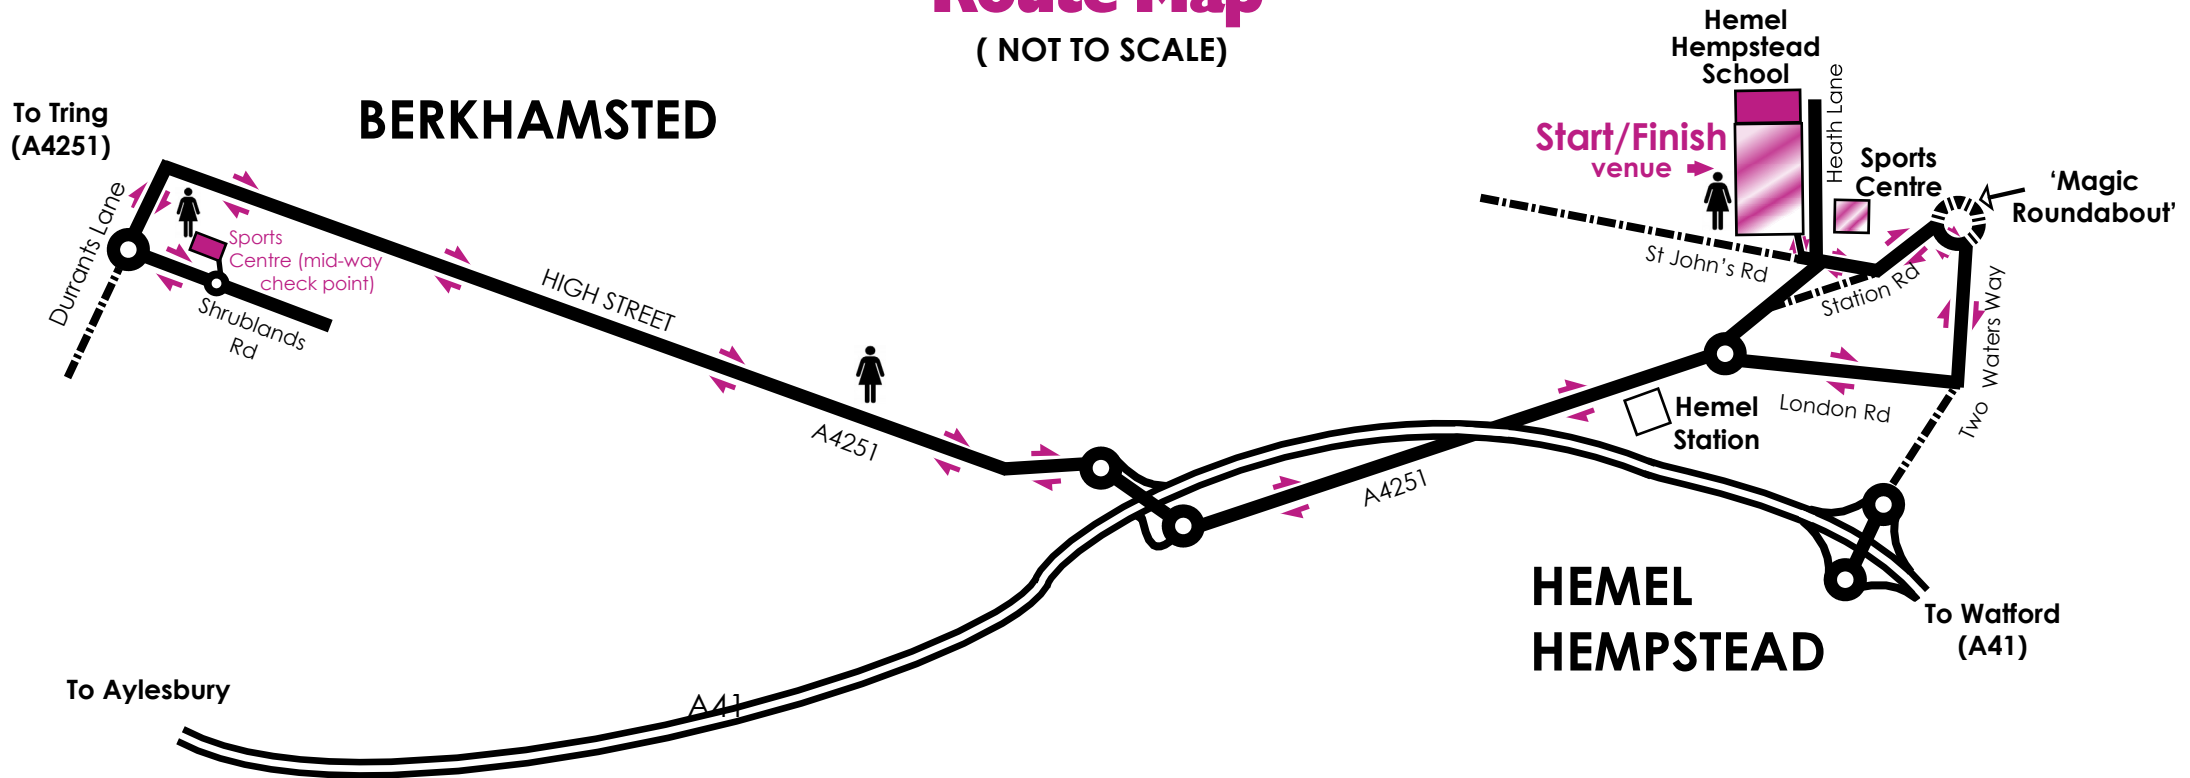

Walk with the stars

21st June 2008

Route Map

(NOT TO SCALE)

-  Walk route
-  A41 Dual Carriageway
-  Road not part of route
-  Toilets & Refreshments

ON THE NIGHT

Don't forget to bring copies of your sponsor forms
and wear your t-shirt!

There will be no parking at Hemel Hempstead School
Limited parking **ONLY** at Hemel Sportspace.
Why not arrange a liftshare?